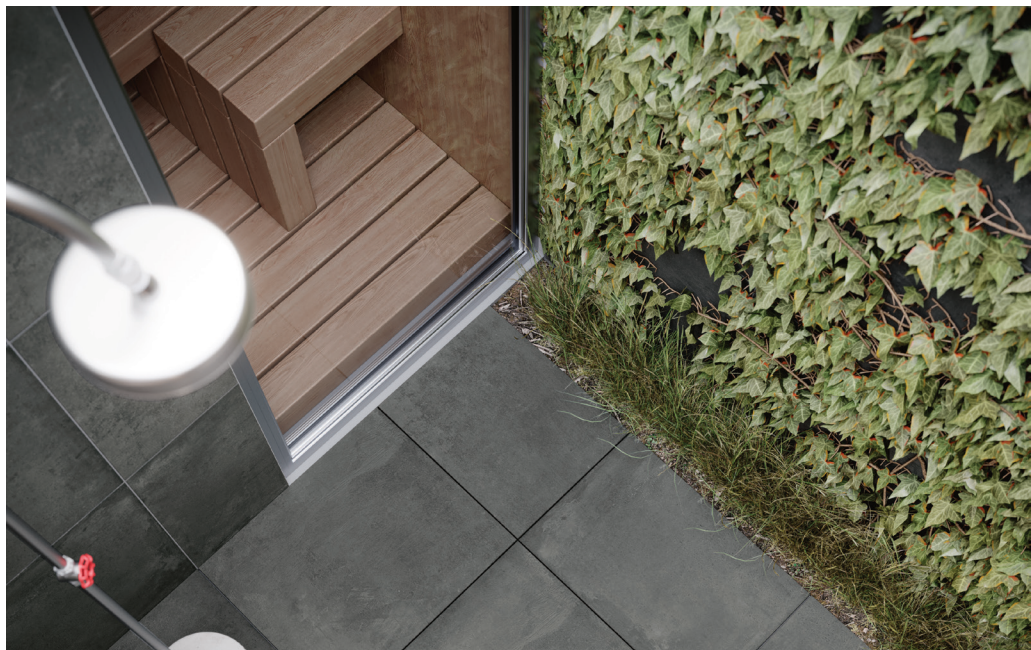

Used look for the room: Aged concrete floors, on which time has left its mark, were the inspiration for the series.

Coolness and well-being become one in the informal style mix of factory charm and modern country. Colour tones from both worlds cater to individual design preferences.

With formats in 30 x 60, 60 x 60 and 60 x 120 cm as well as the 30 x 120 cm stair tile with R10/A+B slip resistance, all areas can be covered.

The 60 x 60 cm terrace tile in the series is available in all the colours of the basic tiles and extends the interior with slip resistance class R11/B to the outside without slipping.